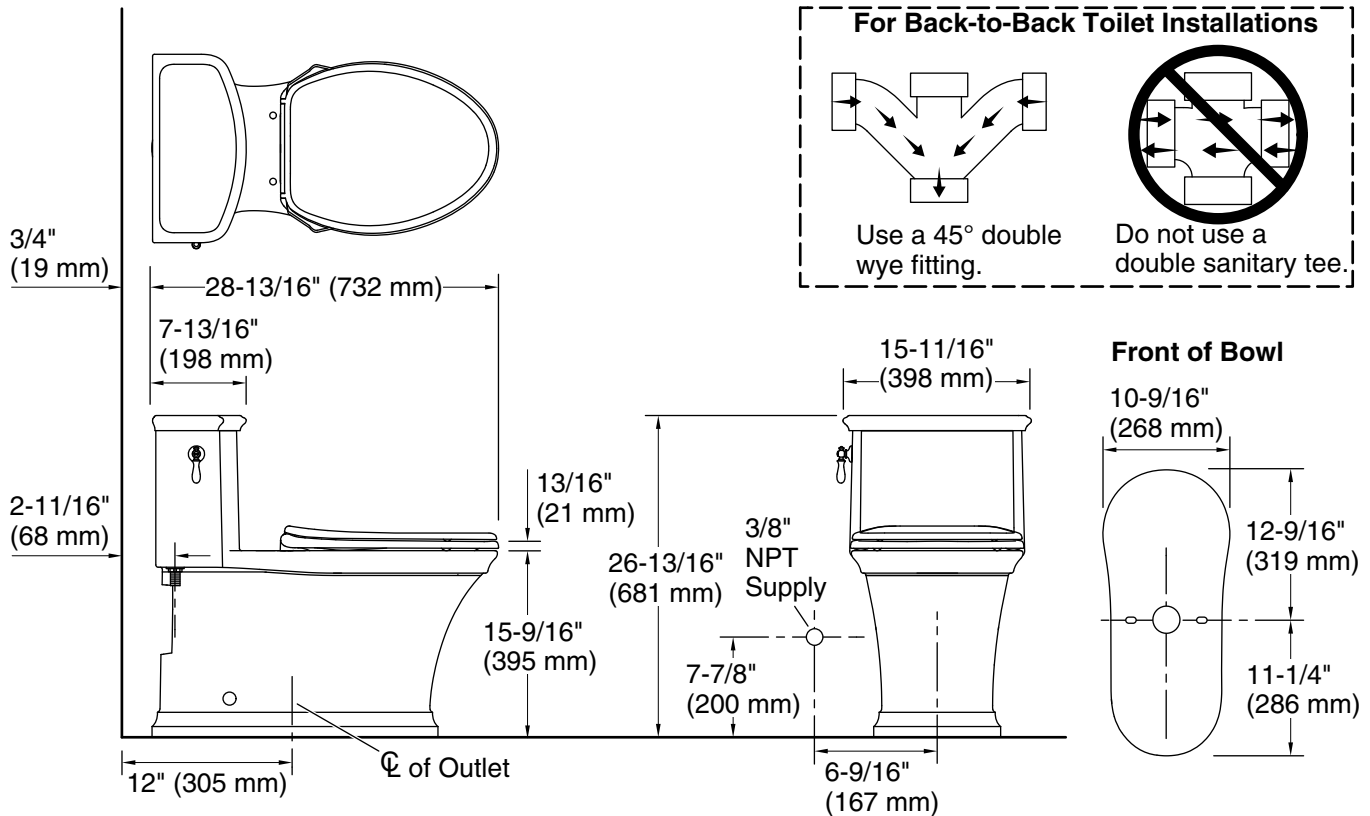

KOHLER®

Harken™
One-piece compact elongated 1.28 gpf toilet
K-22695

Features

- One-piece toilets integrate the tank and bowl into a seamless, easy-to-clean design.
- Compact elongated bowl offers added comfort while occupying the same space as a round-front bowl.
- Standard height.
- 1.28 gpf (4.8 lpf).
- Left-hand Polished Chrome trip lever.
- 2-1/8" (54 mm) fully glazed trapway.
- Fully skirted trapway simplifies cleaning.
- Quiet-Close™ elongated seat closes quietly.

Installation

- Standard 12" (305 mm) rough-in.
- Supply line sold separately.

Recommended Products/Accessories

K-8298 C³®-155 Elongated bidet toilet seat

Included Components

Additional Components:

K-22203 Highline® Quiet-Close™ elongated toilet seat

For the most current Specification Sheet, go to www.kohler.com.

8-25-2021 07:05 - US/CA

THE BOLD LOOK
OF **KOHLER**®

Technical Information

All product dimensions are nominal.

- Toilet type: Floor-mount
- Waste Outlet: Floor
- Bowl shape: Elongated
- Flush type: Revolution 360®
- Trap passageway: 2" (51 mm)
- Water Consumption
 - Full: 1.28 gpf (4.8 lpf)
- Water surface size: 7-13/16" x 5-1/8" (198 mm x 130 mm)
- Rim to water surface: 5-15/16" (151 mm)
- Rough-in: 12" (305 mm)
- Seat-mounting holes: 5-1/2" (140 mm)
- Template: Footprint, 1398502-7, required, included